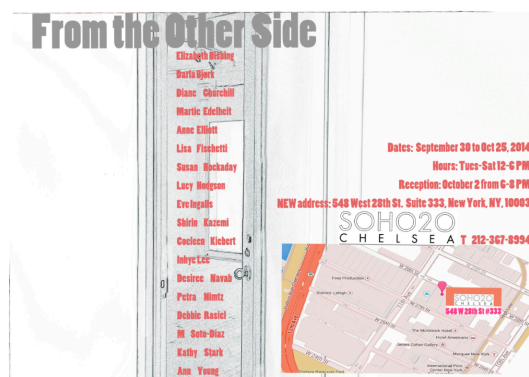

BOARD OF ADVISORS

Linda Cunningham
Ann Sutherland Harris
Cynthia Navaretta
Vernita Nemeč
Faith Ringgold
Miriam Schapiro

GALLERY STAFF

Dana Harrison
Sara Lotty

For Immediate Release:

From the Other Side *Inaugural Group Exhibition*

September 30 – October 25, 2014
Opening Reception: October 2, 6-8pm

New Address: 548 W 28th Street, Suite 333
New York, NY 10001

SOHO20
C H E L S E A

From the Other Side inaugurates SOHO20 Gallery's move to a new space in Chelsea, presenting the opportunity to revel in a multiplicity of ideas and media that are gathered in the newly inhabited location. Hollow mannequins, funerary urns, cow manure, autumn ponds, rainbows, soldiers, futuristic industrial landscapes, drawing experiments, and an imaginary encounter between literary figures all invite the viewer to interpret the artists' work, not necessarily through a common narrative, but rather by unraveling the clustered connections in the works' content. Matters of life and death, environmental concerns, social commentary as well as formal and conceptual experiments all comingle in a dynamic mix of new works.